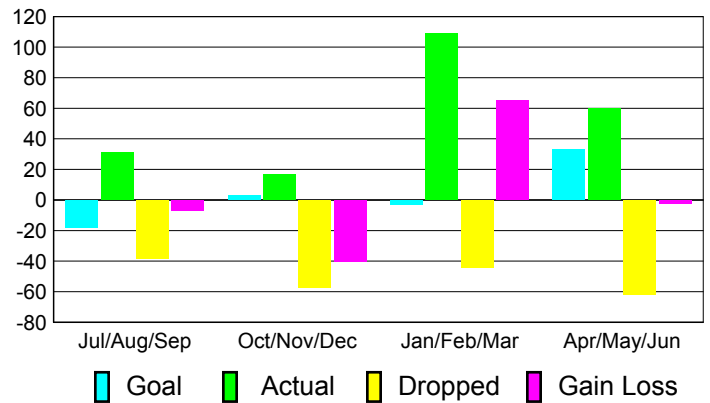

Membership Results 2010-2011

Goal, New, Dropped, Gain/Loss

Comparison of Membership Gain/Loss

Current Year Compared to the Previous Year