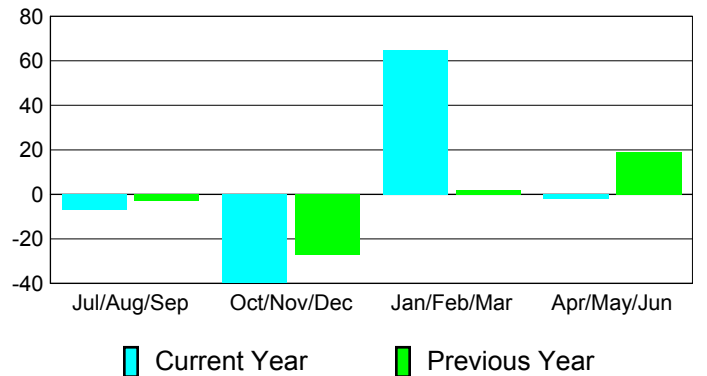

**Membership Results
2010-2011**

**Membership
2009-2010**

Month	Net Memb Goal	Actual New Memb	Actual Dropped Memb	Gain/Loss of Memb	Gain/Loss of Memb
Jul/Aug/Sep	-18	31	-38	-7	-3
Oct/Nov/Dec	3	17	-57	-40	-27
Jan/Feb/Mar	-3	109	-44	65	2
Apr/May/Jun	33	60	-62	-2	19
Totals	15	217	-201	16	-9

Membership Results 2010-2011

Goal, New, Dropped, Gain/Loss

Comparison of Membership Gain/Loss

Current Year Compared to the Previous Year

Gender Comparison 2010-2011

Jul/Aug/Sep

Oct/Nov/Dec

Jan/Feb/Mar